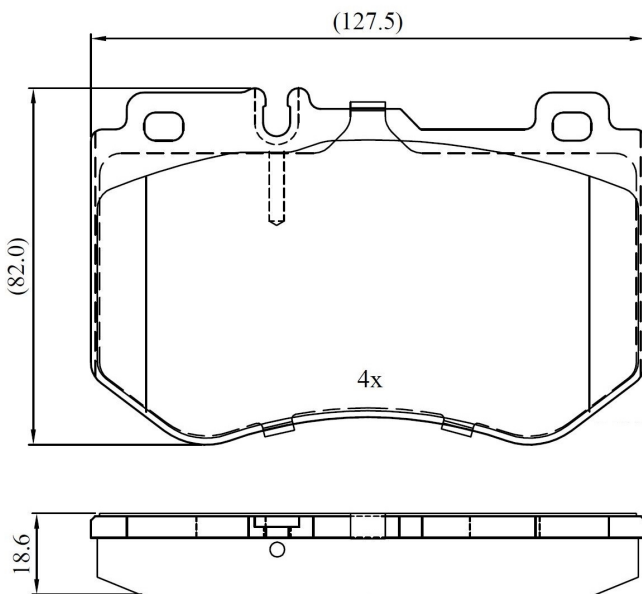

Make: MERCEDES-BENZ

Model: C-CLASS

Part Number: ADB02347

Vehicle Manufacturing/Engine:

ADB02347

Specifications

| | | |
|-------------------------|---|----------|
| Fitting Position | : | Front |
| Model Date | : | 2/2014 > |
| Or. Caliper | : | |
| WVA | : | 25997 |
| FMSI | : | |
| Length | : | 127.5 |
| Width | : | 82.2 |
| Thickness | : | 18.6 |