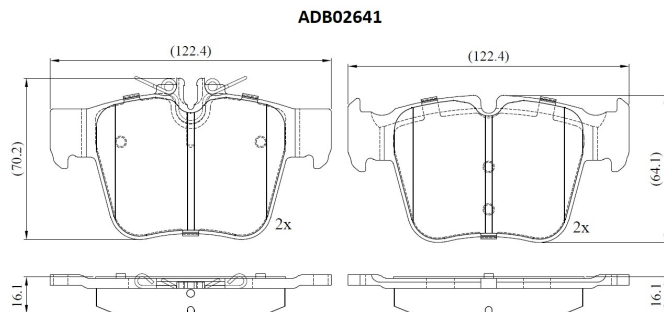

Make: MERCEDES-BENZ

Model: C-CLASS

Part Number: ADB02641

Vehicle Manufacturing/Engine:

Specifications

Fitting Position	:	Rear
Model Date	:	2015-2018
Or. Caliper	:	
WVA	:	2,24,23,22,424
FMSI	:	
Length	:	122.4

Width	:	63.8
Thickness	:	16