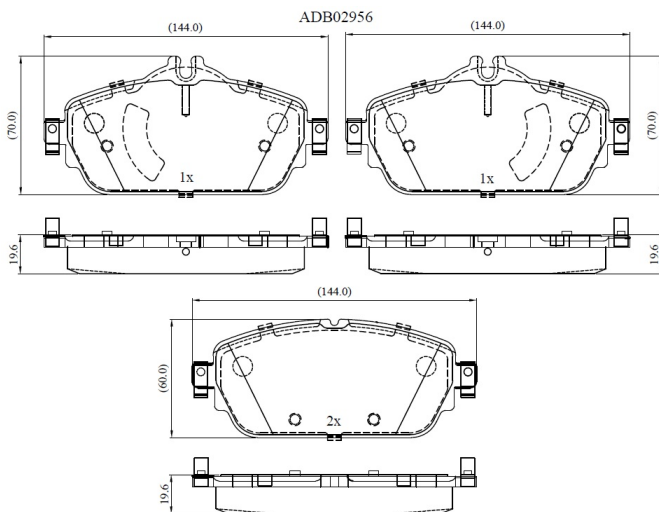

Make: MERCEDES-BENZ

Model: C-CLASS

Part Number: ADB02956

Vehicle Manufacturing/Engine:

Specifications

Fitting Position	:	Front
Model Date	:	2013-2018
Or. Caliper	:	

WVA	:	22031
FMSI	:	
Length	:	
Width	:	
Thickness	:	