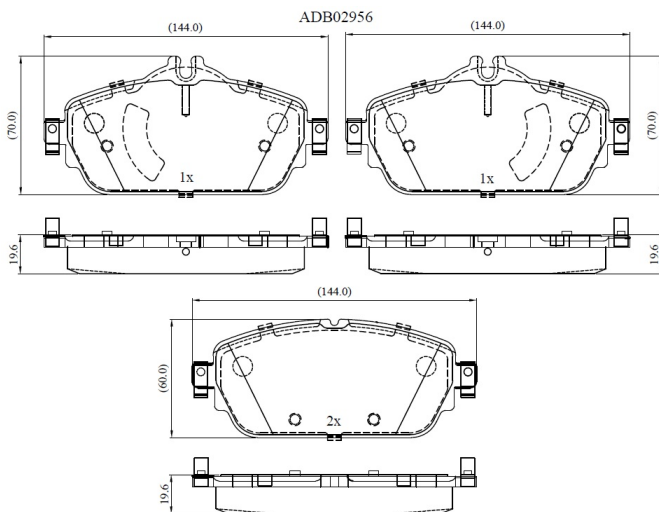

Make: MERCEDES-BENZ

Model: C-CLASS

Part Number: ADB02956

Vehicle Manufacturing/Engine:

Specifications

Fitting Position	:	Front
Model Date	:	2015-2018
Or. Caliper	:	

WVA	:	22031
FMSI	:	
Length	:	
Width	:	
Thickness	:	