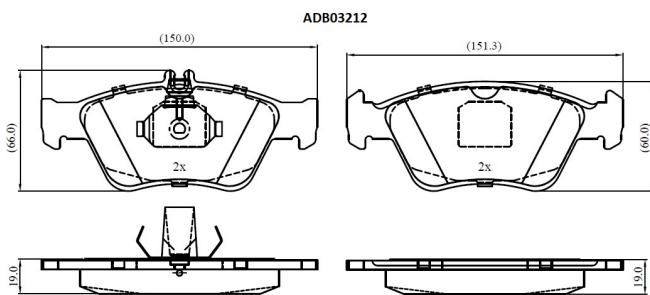

Make: MERCEDES-BENZ

Model: C-CLASS

Part Number: ADB03212

Vehicle Manufacturing/Engine:

Specifications

Fitting Position	:	Front
Model Date	:	1996-2000
Or. Caliper	:	
WVA	:	21664
FMSI	:	
Length	:	150.0/151.3

Width	:	66.0/60.0
Thickness	:	19