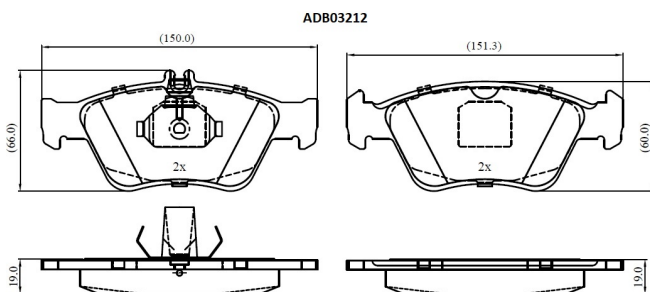

Make: MERCEDES-BENZ

Model: C-CLASS

Part Number: ADB03212

Vehicle Manufacturing/Engine:

Specifications

Fitting Position	:	Front
Model Date	:	1995-2000
Or. Caliper	:	
WVA	:	21664
FMSI	:	
Length	:	150.0/151.3

Width	:	66.0/60.0
Thickness	:	19