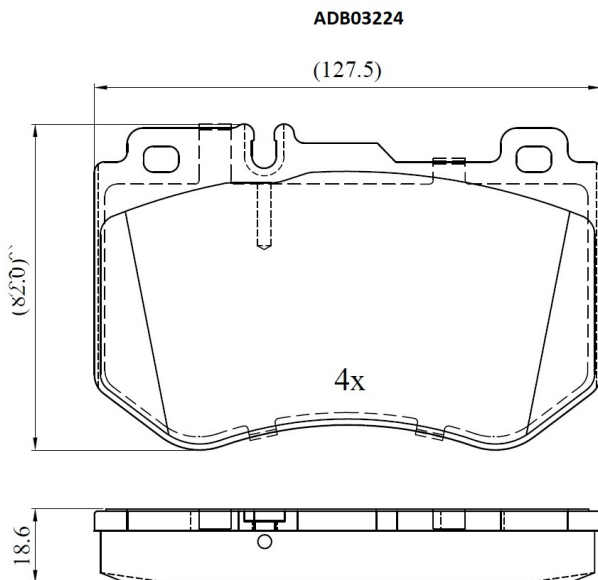

Make: MERCEDES-BENZ

Model: C-CLASS

Part Number: ADB03224

Vehicle Manufacturing/Engine:

Specifications

Fitting Position	:	Front
Model Date	:	2015-

Or. Caliper	:	
WVA	:	25997
FMSI	:	
Length	:	127.5
Width	:	82
Thickness	:	18.6