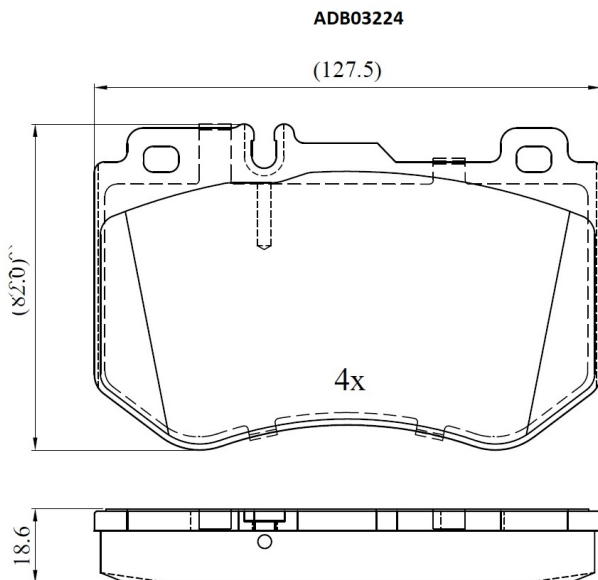

Make: MERCEDES-BENZ

Model: C-CLASS

Part Number: ADB03224

Vehicle Manufacturing/Engine:

Specifications

Fitting Position	:	Front
Model Date	:	2013-2018

Or. Caliper	:	
WVA	:	25997
FMSI	:	
Length	:	127.5
Width	:	82
Thickness	:	18.6