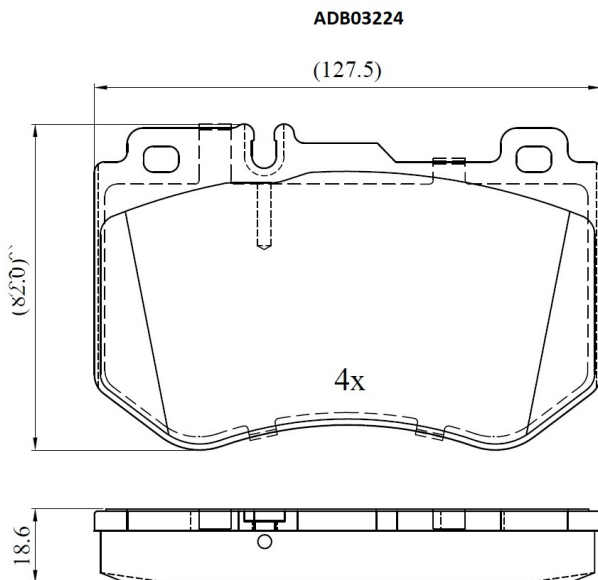

Make: MERCEDES-BENZ

Model: C-CLASS

Part Number: ADB03224

Vehicle Manufacturing/Engine:

Specifications

Fitting Position	:	Front
Model Date	:	2018-

Or. Caliper	:	
WVA	:	25997
FMSI	:	
Length	:	127.5
Width	:	82
Thickness	:	18.6