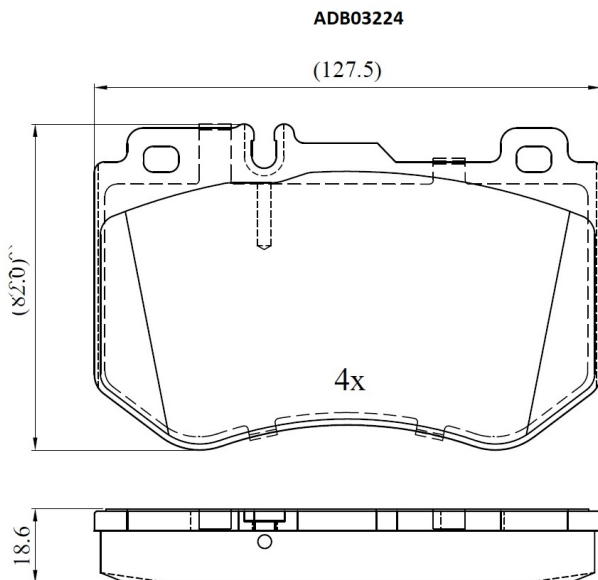

Make: MERCEDES-BENZ

Model: C-CLASS

Part Number: ADB03224

Vehicle Manufacturing/Engine:

Specifications

Fitting Position	:	Front
Model Date	:	2014-2018

Or. Caliper	:	
WVA	:	25997
FMSI	:	
Length	:	127.5
Width	:	82
Thickness	:	18.6