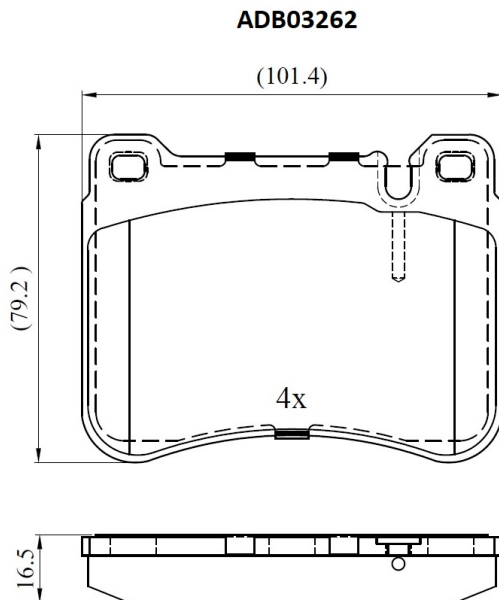

Make: MERCEDES-BENZ

Model: C-CLASS

Part Number: ADB03262

Vehicle Manufacturing/Engine:

Specifications

Fitting Position

:

Front

Model Date	:	2005-2007
Or. Caliper	:	
WVA	:	23945
FMSI	:	
Length	:	101.4
Width	:	79.2
Thickness	:	16.5