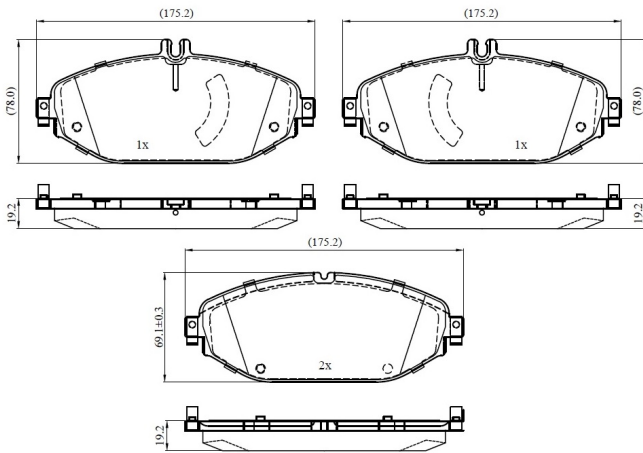

Make: MERCEDES-BENZ

Model: C-CLASS

Part Number: ADB03270

Vehicle Manufacturing/Engine:

ADB03270

Specifications

Fitting Position	:	Front
Model Date	:	2015-2018
Or. Caliper	:	

WVA	:	22076
FMSI	:	
Length	:	175.2
Width	:	78.0/69.1
Thickness	:	19.2