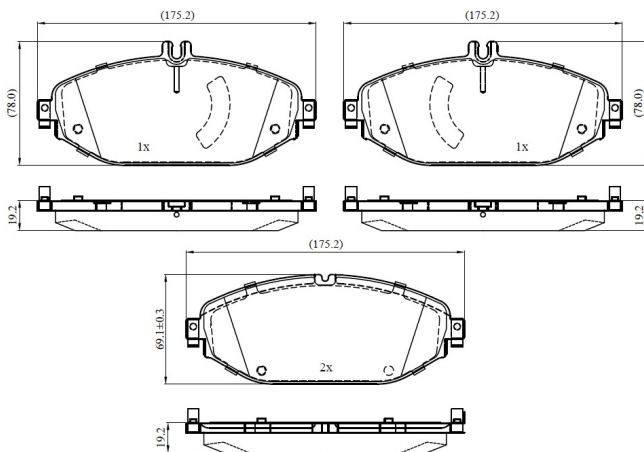

Make: MERCEDES-BENZ

Model: C-CLASS

Part Number: ADB03270

Vehicle Manufacturing/Engine:

ADB03270

Specifications

Fitting Position	:	Front
Model Date	:	2018-
Or. Caliper	:	

WVA	:	22076
FMSI	:	
Length	:	175.2
Width	:	78.0/69.1
Thickness	:	19.2