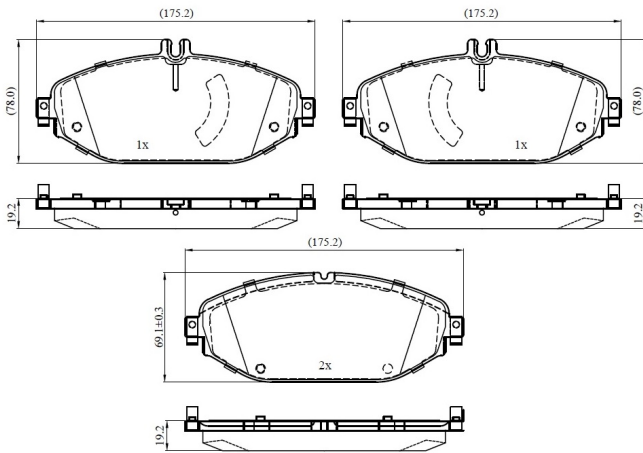

Make: MERCEDES-BENZ

Model: C-CLASS

Part Number: ADB03270

Vehicle Manufacturing/Engine:

ADB03270

Specifications

Fitting Position	:	Front
Model Date	:	2014-2018
Or. Caliper	:	

WVA	:	22076
FMSI	:	
Length	:	175.2
Width	:	78.0/69.1
Thickness	:	19.2