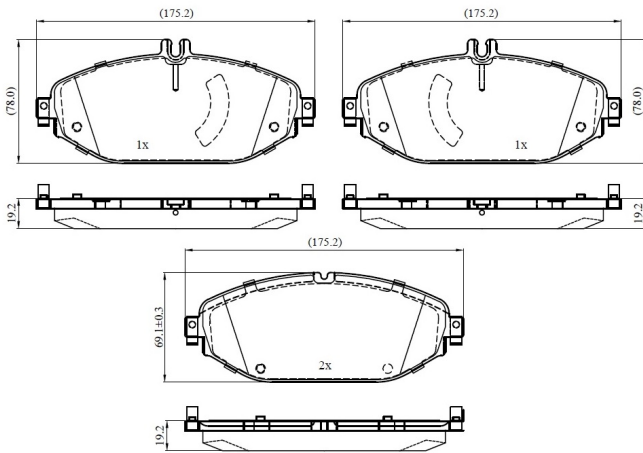

Make: MERCEDES-BENZ

Model: C-CLASS

Part Number: ADB03270

Vehicle Manufacturing/Engine:

ADB03270

Specifications

Fitting Position	:	Front
Model Date	:	2019-
Or. Caliper	:	

WVA	:	22076
FMSI	:	
Length	:	175.2
Width	:	78.0/69.1
Thickness	:	19.2