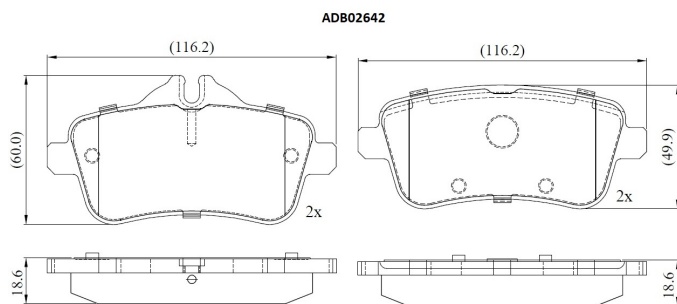

Make: MERCEDES-BENZ

Model: CLA Coupe

Part Number: ADB02642

Vehicle Manufacturing/Engine:

Specifications

Fitting Position	:	Rear
Model Date	:	2013-2019
Or. Caliper	:	
WVA	:	2,52,15,25,216
FMSI	:	
Length	:	116.3

Width	:	59.8
Thickness	:	18.5