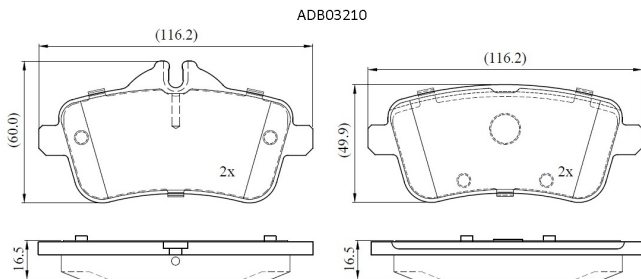

Make: MERCEDES-BENZ

Model: CLA Coupe

Part Number: ADB03210

Vehicle Manufacturing/Engine:

Specifications

Fitting Position	:	Rear
Model Date	:	2015-2019
Or. Caliper	:	
WVA	:	25215
FMSI	:	
Length	:	116.2

Width	:	60.0/49.9
Thickness	:	16.5