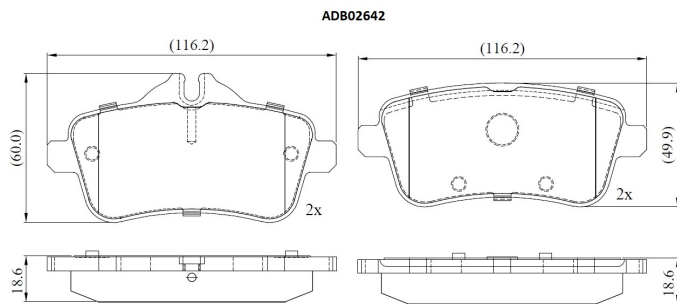

Make: MERCEDES-BENZ

Model: CLA Shooting Brake

Part Number: ADB02642

Vehicle Manufacturing/Engine:

Specifications

Fitting Position	:	Rear
Model Date	:	2015-2019
Or. Caliper	:	
WVA	:	2,52,15,25,216
FMSI	:	
Length	:	116.3

Width	:	59.8
Thickness	:	18.5