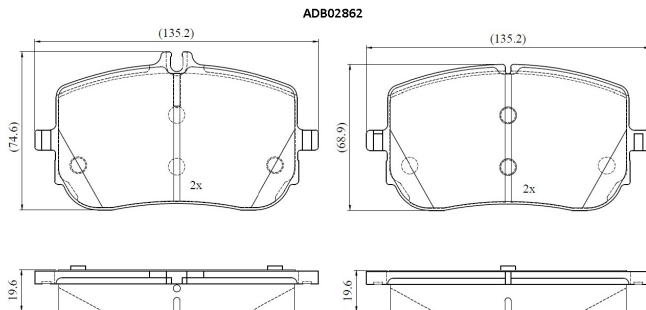

Make: MERCEDES-BENZ

Model: CLA Shooting Brake

Part Number: ADB02862

Vehicle Manufacturing/Engine:

Specifications

Fitting Position	:	Front
Model Date	:	2019-
Or. Caliper	:	
WVA	:	2,29,42,22,943
FMSI	:	
Length	:	135.4

Width	:	68.9,74.4
Thickness	:	19.3