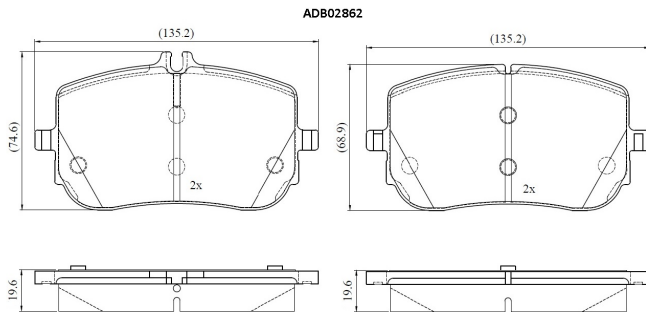

Make: MERCEDES-BENZ

Model: CLA Shooting Brake

Part Number: ADB02862

Vehicle Manufacturing/Engine:

Specifications

Fitting Position	:	Front
Model Date	:	2019-
Or. Caliper	:	
WVA	:	2,29,42,22,943
FMSI	:	
Length	:	135.4

Width	:	68.9,74.4
Thickness	:	19.3