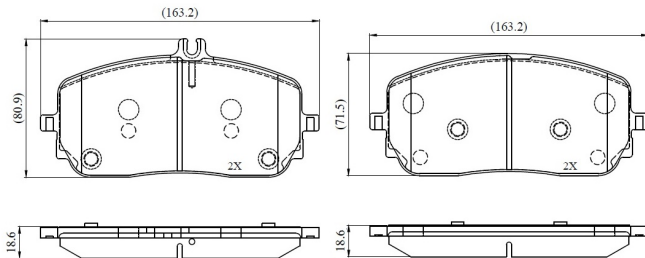

Make: MERCEDES-BENZ

Model: CLA Shooting Brake

Part Number: ADB02863

Vehicle Manufacturing/Engine:

ADB02863

Specifications

Fitting Position	:	Front
Model Date	:	2019-
Or. Caliper	:	
WVA	:	22944
FMSI	:	
Length	:	163.4

Width	:	71.5
Thickness	:	18.7