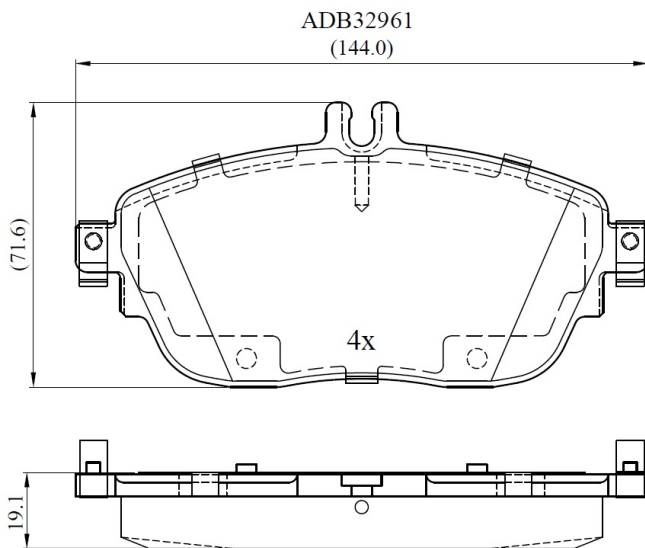

Make: MERCEDES-BENZ

Model: CLA Shooting Brake

Part Number: ADB32961

Vehicle Manufacturing/Engine:

Specifications

Fitting Position	:	Front
Model Date	:	2015-2019
Or. Caliper	:	

WVA	:	24869
FMSI	:	
Length	:	
Width	:	
Thickness	:	