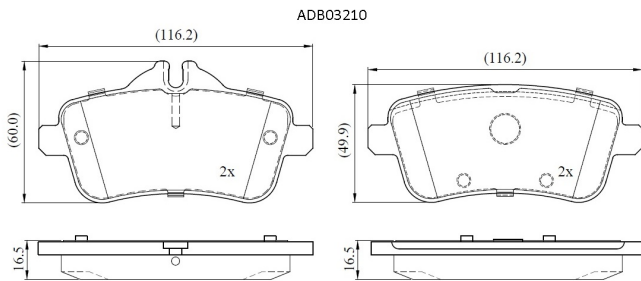

Make: MERCEDES-BENZ

Model: CLA Shooting Brake

Part Number: ADB03210

Vehicle Manufacturing/Engine:

Specifications

Fitting Position	:	Rear
Model Date	:	2015-2019
Or. Caliper	:	
WVA	:	25215
FMSI	:	
Length	:	116.2

Width	:	60.0/49.9
Thickness	:	16.5