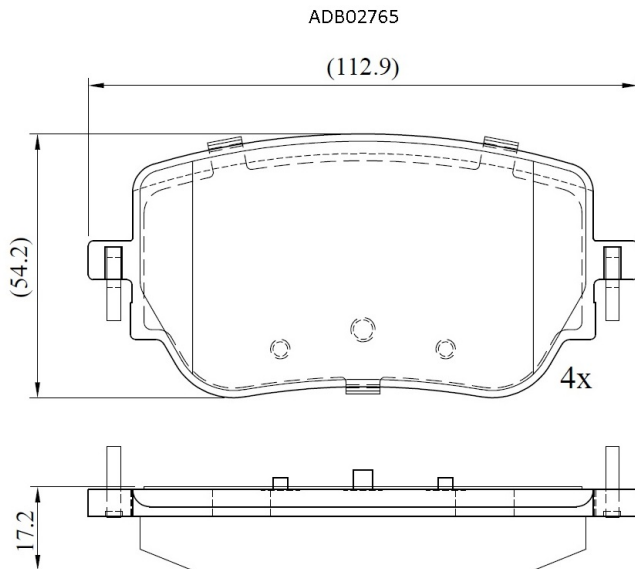

Make: MERCEDES-BENZ

Model: CLA

Part Number: ADB02765

Vehicle Manufacturing/Engine:

Specifications

Fitting Position	:	Rear
Model Date	:	2019-

Or. Caliper	:	
WVA	:	22987
FMSI	:	
Length	:	113.7
Width	:	54.2
Thickness	:	17.2