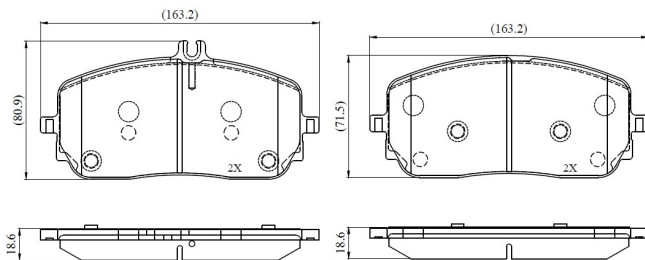

Make: MERCEDES-BENZ

Model: CLA

Part Number: ADB02863

Vehicle Manufacturing/Engine:

ADB02863

Specifications

Fitting Position	:	Front
Model Date	:	2019-
Or. Caliper	:	
WVA	:	22944
FMSI	:	
Length	:	163.4

Width	:	71.5
Thickness	:	18.7