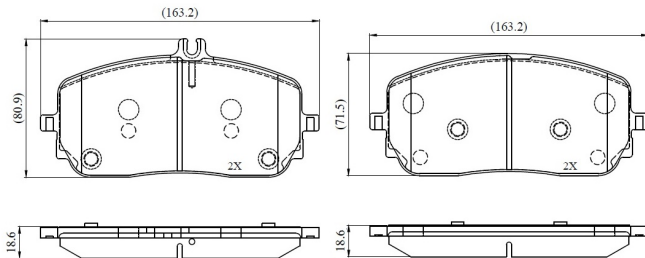

Make: MERCEDES-BENZ

Model: CLA

Part Number: ADB02863

Vehicle Manufacturing/Engine:

ADB02863

Specifications

Fitting Position	:	Front
Model Date	:	2020-
Or. Caliper	:	
WVA	:	22944
FMSI	:	
Length	:	163.4

Width	:	71.5
Thickness	:	18.7