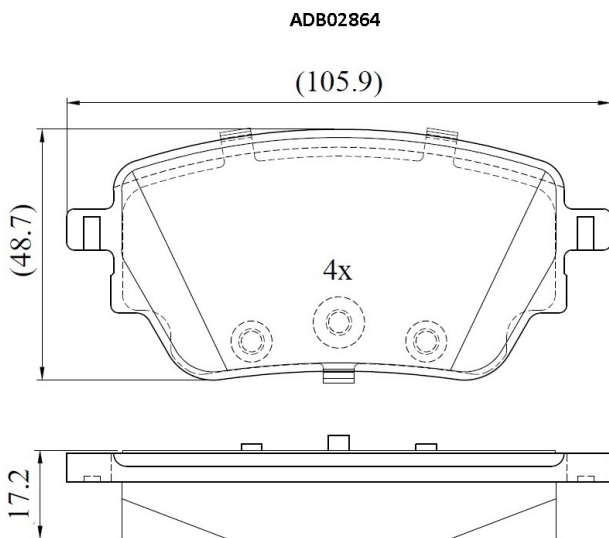

Make: MERCEDES-BENZ

Model: CLA

Part Number: ADB02864

Vehicle Manufacturing/Engine:

Specifications

| | | |
|-------------------------|---|-------|
| Fitting Position | : | Rear |
| Model Date | : | 2019- |

| | | |
|--------------------|---|-------|
| Or. Caliper | : | |
| WVA | : | 22986 |
| FMSI | : | |
| Length | : | 106.2 |
| Width | : | 48.8 |
| Thickness | : | 17.3 |