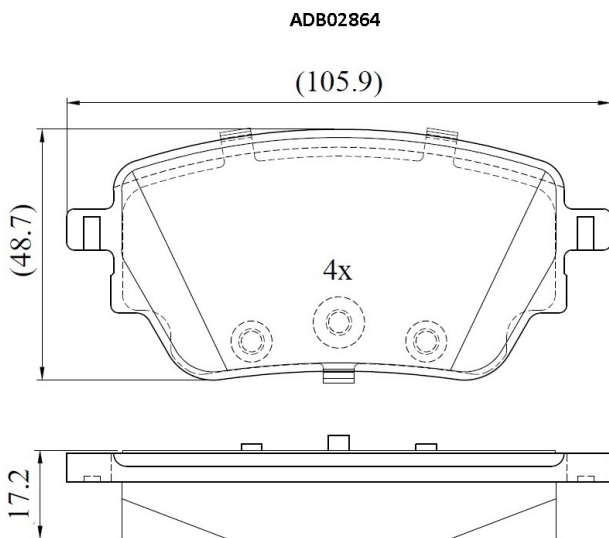

Make: MERCEDES-BENZ

Model: CLA

Part Number: ADB02864

Vehicle Manufacturing/Engine:

Specifications

Fitting Position	:	Rear
Model Date	:	2019-

Or. Caliper	:	
WVA	:	22986
FMSI	:	
Length	:	106.2
Width	:	48.8
Thickness	:	17.3