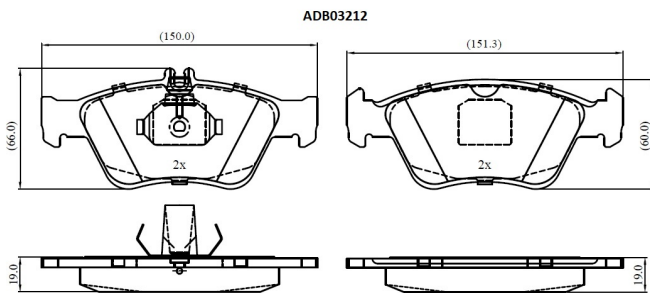

Make: MERCEDES-BENZ

Model: CLK Convertible

Part Number: ADB03212

Vehicle Manufacturing/Engine:

Specifications

Fitting Position	:	Front
Model Date	:	1998-2002
Or. Caliper	:	
WVA	:	21664
FMSI	:	
Length	:	150.0/151.3

Width	:	66.0/60.0
Thickness	:	19