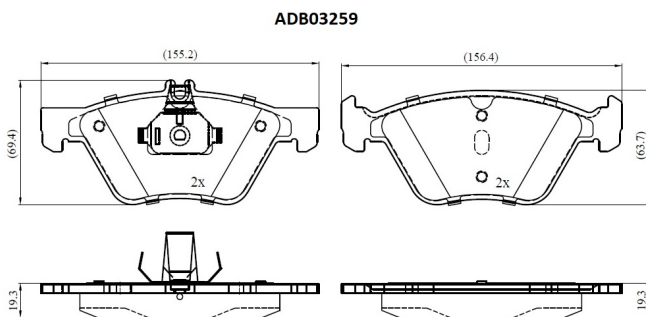

Make: MERCEDES-BENZ

Model: CLK Convertible

Part Number: ADB03259

Vehicle Manufacturing/Engine:

Specifications

Fitting Position	:	Front
Model Date	:	2000-2002
Or. Caliper	:	
WVA	:	21670
FMSI	:	

Length	:	155.2/156.4
Width	:	69.4/63.7
Thickness	:	19.3