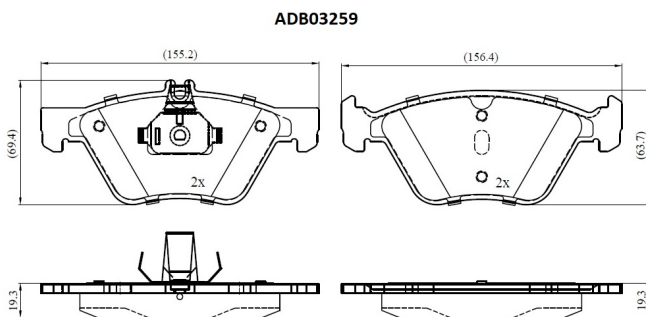

Make: MERCEDES-BENZ

Model: CLK Convertible

Part Number: ADB03259

Vehicle Manufacturing/Engine:

Specifications

Fitting Position	:	Front
Model Date	:	1998-2002
Or. Caliper	:	
WVA	:	21670
FMSI	:	

Length	:	155.2/156.4
Width	:	69.4/63.7
Thickness	:	19.3