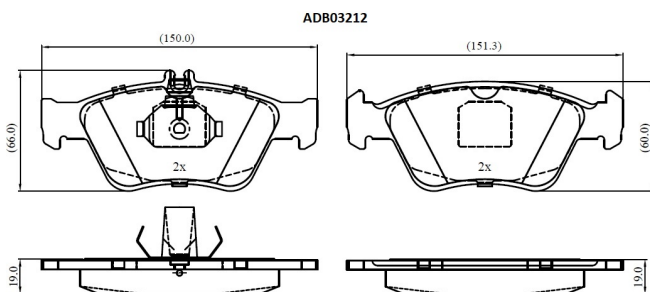

Make: MERCEDES-BENZ

Model: CLK

Part Number: ADB03212

Vehicle Manufacturing/Engine:

Specifications

Fitting Position	:	Front
Model Date	:	1997-2002
Or. Caliper	:	
WVA	:	21664
FMSI	:	
Length	:	150.0/151.3

Width	:	66.0/60.0
Thickness	:	19