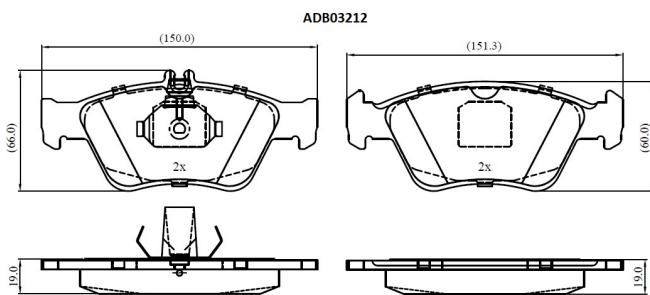

Make: MERCEDES-BENZ

Model: CLK

Part Number: ADB03212

Vehicle Manufacturing/Engine:

Specifications

Fitting Position	:	Front
Model Date	:	2000-2002
Or. Caliper	:	
WVA	:	21664
FMSI	:	
Length	:	150.0/151.3

Width	:	66.0/60.0
Thickness	:	19