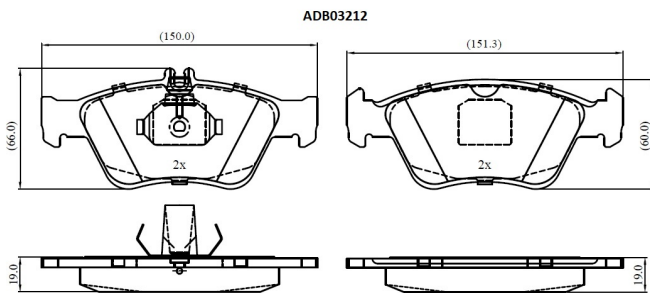

Make: MERCEDES-BENZ

Model: CLK

Part Number: ADB03212

Vehicle Manufacturing/Engine:

Specifications

Fitting Position	:	Front
Model Date	:	1997-2000
Or. Caliper	:	
WVA	:	21664
FMSI	:	
Length	:	150.0/151.3

Width	:	66.0/60.0
Thickness	:	19