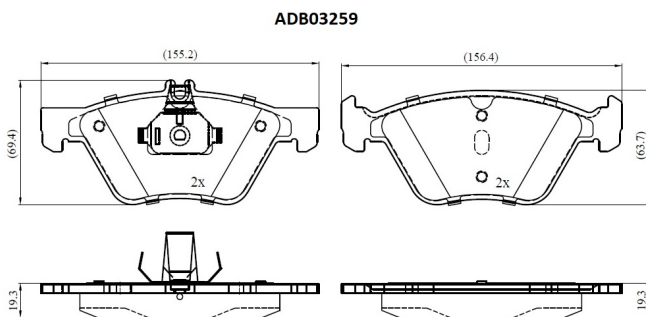

Make: MERCEDES-BENZ

Model: CLK

Part Number: ADB03259

Vehicle Manufacturing/Engine:

Specifications

Fitting Position	:	Front
Model Date	:	1998-2002
Or. Caliper	:	
WVA	:	21670
FMSI	:	

Length	:	155.2/156.4
Width	:	69.4/63.7
Thickness	:	19.3