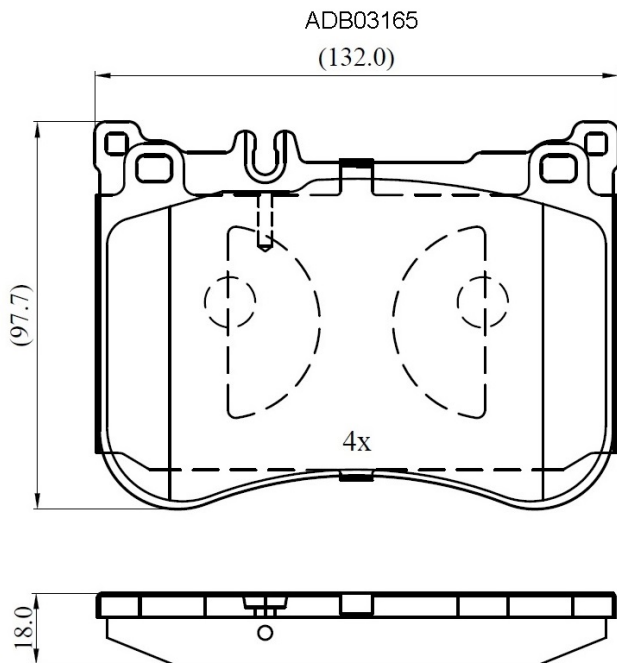

Make: MERCEDES-BENZ

Model: CLS

Part Number: ADB03165

Vehicle Manufacturing/Engine:

Specifications

| | | |
|-------------------------|---|-------|
| Fitting Position | : | Front |
| Model Date | : | 2018- |
| Or. Caliper | : | |
| WVA | : | 25179 |
| FMSI | : | |
| Length | : | 132 |
| Width | : | 97.5 |
| Thickness | : | 17.8 |