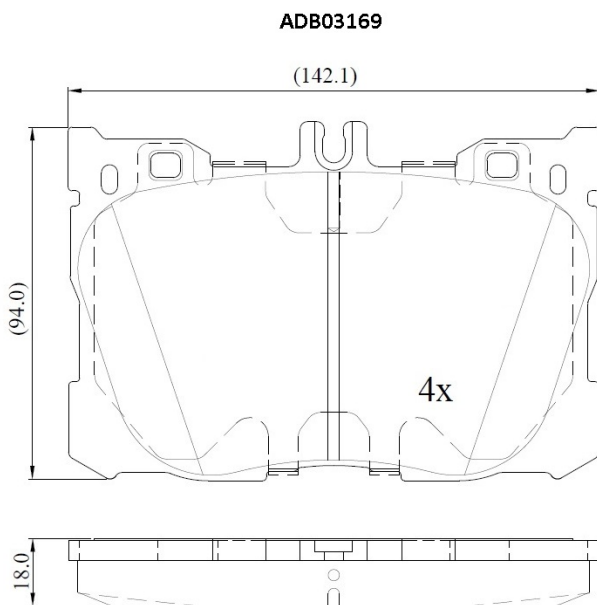

Make: MERCEDES-BENZ

Model: CLS

Part Number: ADB03169

Vehicle Manufacturing/Engine:

Specifications

Fitting Position

:

Front

Model Date	:	2021-
Or. Caliper	:	
WVA	:	22586
FMSI	:	
Length	:	142
Width	:	96
Thickness	:	18.9