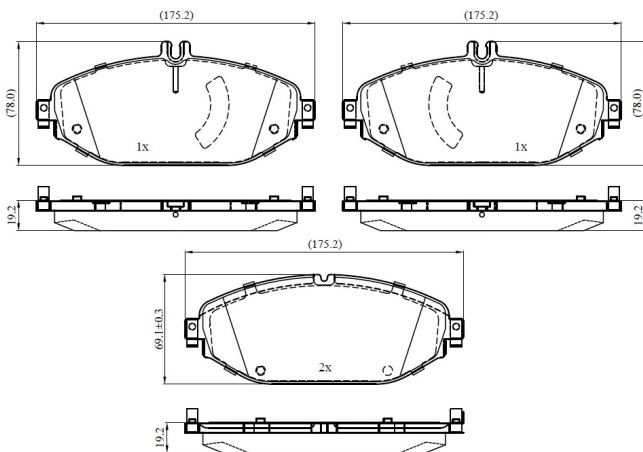

Make: MERCEDES-BENZ

Model: CLS

Part Number: ADB03270

Vehicle Manufacturing/Engine:

ADB03270

Specifications

Fitting Position	:	Front
Model Date	:	2018-
Or. Caliper	:	

WVA	:	22076
FMSI	:	
Length	:	175.2
Width	:	78.0/69.1
Thickness	:	19.2