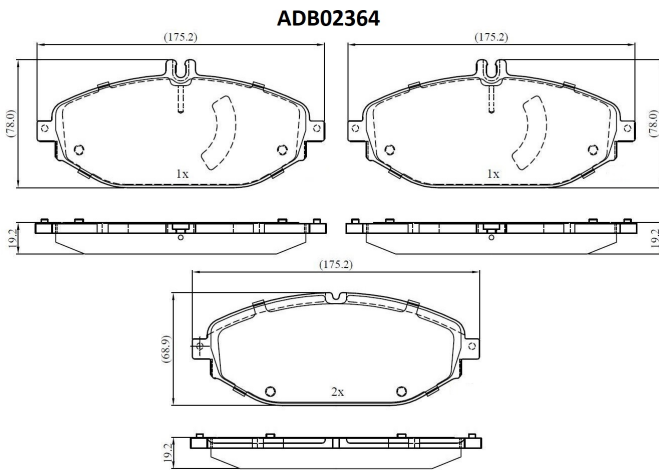

Make: MERCEDES-BENZ

Model: E-CLASS All-Terrain (S213)

Part Number: ADB02364

Vehicle Manufacturing/Engine:

Specifications

Fitting Position	:	Front
Model Date	:	1/2017 >
Or. Caliper	:	
WVA	:	22076, 22077

FMSI	:	
Length	:	175.2
Width	:	68.9
Thickness	:	19.2