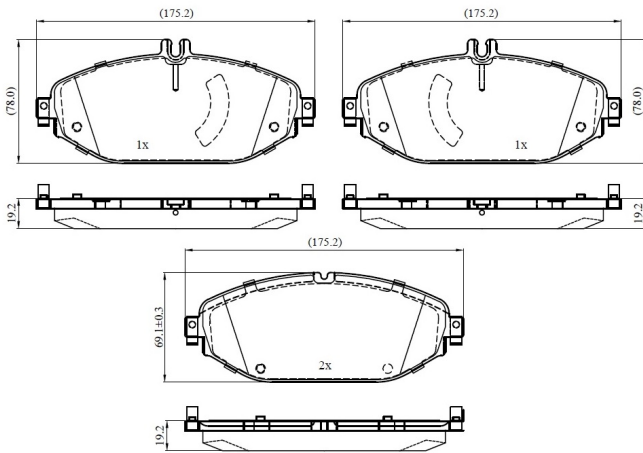

Make: MERCEDES-BENZ

Model: E-CLASS All-Terrain

Part Number: ADB03270

Vehicle Manufacturing/Engine:

ADB03270

Specifications

Fitting Position	:	Front
Model Date	:	2017-
Or. Caliper	:	

WVA	:	22076
FMSI	:	
Length	:	175.2
Width	:	78.0/69.1
Thickness	:	19.2