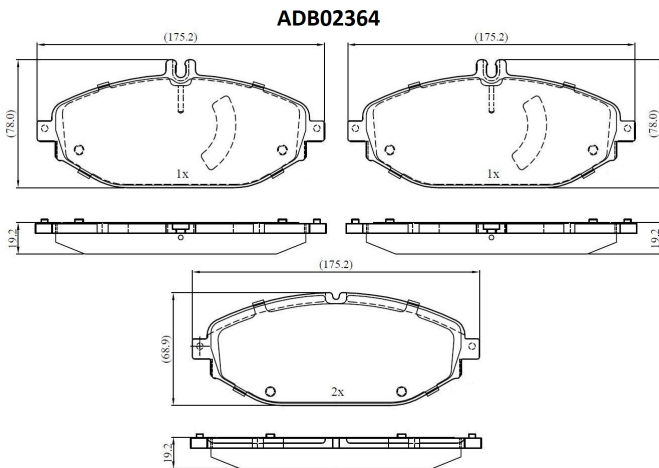

Make: MERCEDES-BENZ

Model: E-CLASS Convertible (A238)

Part Number: ADB02364

Vehicle Manufacturing/Engine:

Specifications

Fitting Position	:	Front
Model Date	:	6/2017 >
Or. Caliper	:	
WVA	:	22076, 22077

FMSI	:	
Length	:	175.2
Width	:	68.9
Thickness	:	19.2