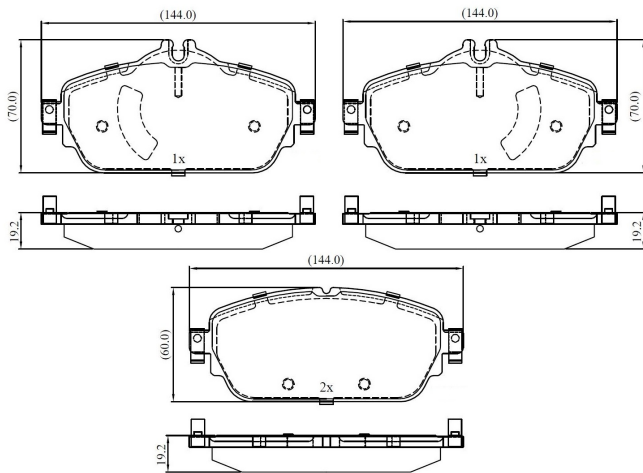

Make: MERCEDES-BENZ

Model: E-CLASS Convertible

Part Number: ADB02346

Vehicle Manufacturing/Engine:

ADB02346

Specifications

Fitting Position	:	Front
Model Date	:	6/2017 >
Or. Caliper	:	

WVA	:	
FMSI	:	
Length	:	144
Width	:	59.6
Thickness	:	19.2