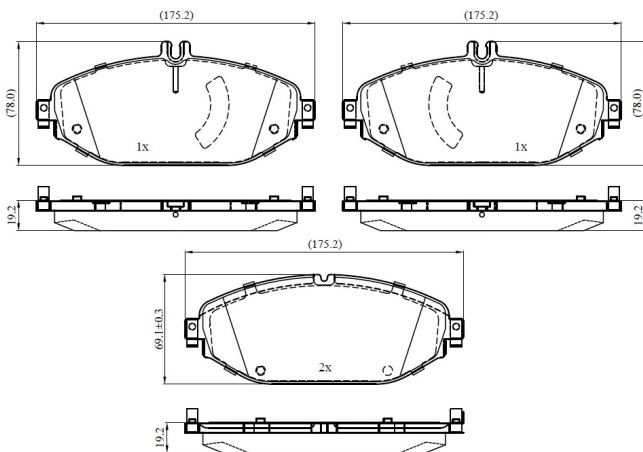

Make: MERCEDES-BENZ

Model: E-CLASS Convertible

Part Number: ADB03270

Vehicle Manufacturing/Engine:

ADB03270

Specifications

Fitting Position	:	Front
Model Date	:	2017-
Or. Caliper	:	

WVA	:	22076
FMSI	:	
Length	:	175.2
Width	:	78.0/69.1
Thickness	:	19.2