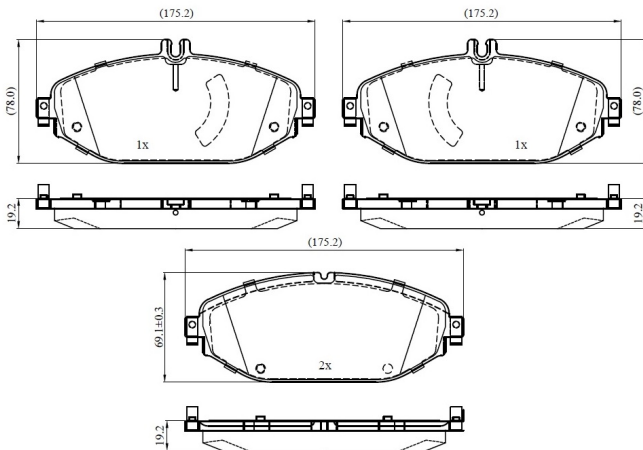

Make: MERCEDES-BENZ

Model: E-CLASS Convertible

Part Number: ADB03270

Vehicle Manufacturing/Engine:

ADB03270

Specifications

Fitting Position	:	Front
Model Date	:	2019-
Or. Caliper	:	

WVA	:	22076
FMSI	:	
Length	:	175.2
Width	:	78.0/69.1
Thickness	:	19.2