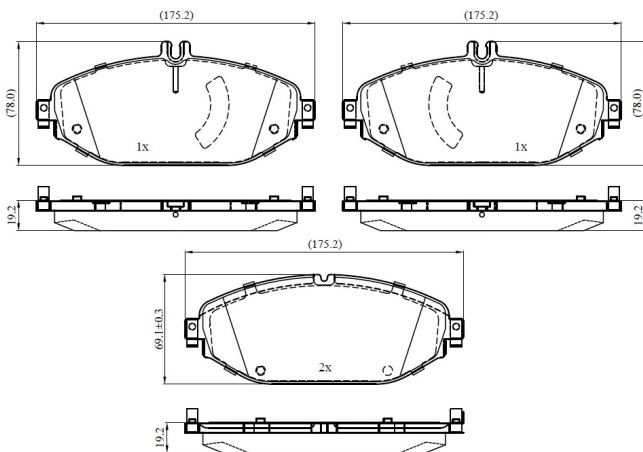

Make: MERCEDES-BENZ

Model: E-CLASS Convertible

Part Number: ADB03270

Vehicle Manufacturing/Engine:

ADB03270

Specifications

Fitting Position	:	Front
Model Date	:	2018-
Or. Caliper	:	

WVA	:	22076
FMSI	:	
Length	:	175.2
Width	:	78.0/69.1
Thickness	:	19.2