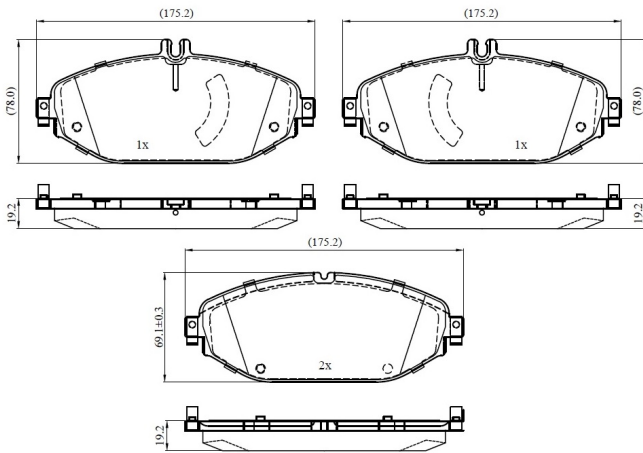

Make: MERCEDES-BENZ

Model: E-CLASS Convertible

Part Number: ADB03270

Vehicle Manufacturing/Engine:

ADB03270

Specifications

Fitting Position	:	Front
Model Date	:	2021-
Or. Caliper	:	

WVA	:	22076
FMSI	:	
Length	:	175.2
Width	:	78.0/69.1
Thickness	:	19.2