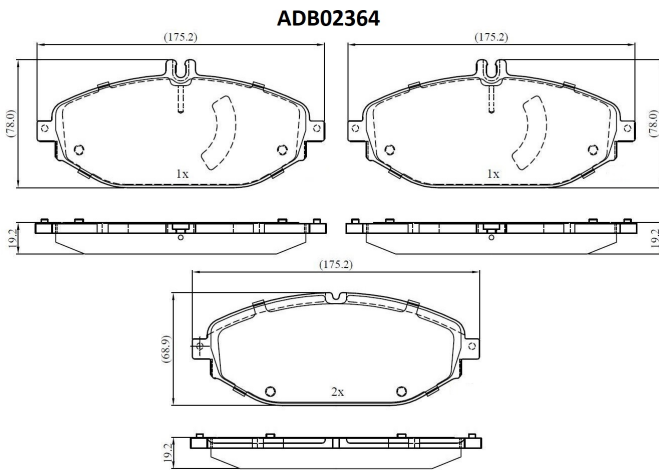

Make: MERCEDES-BENZ

Model: E-CLASS Coupe (C238)

Part Number: ADB02364

Vehicle Manufacturing/Engine:

Specifications

Fitting Position	:	Front
Model Date	:	12/2016 >
Or. Caliper	:	
WVA	:	22076, 22077

FMSI	:	
Length	:	175.2
Width	:	68.9
Thickness	:	19.2