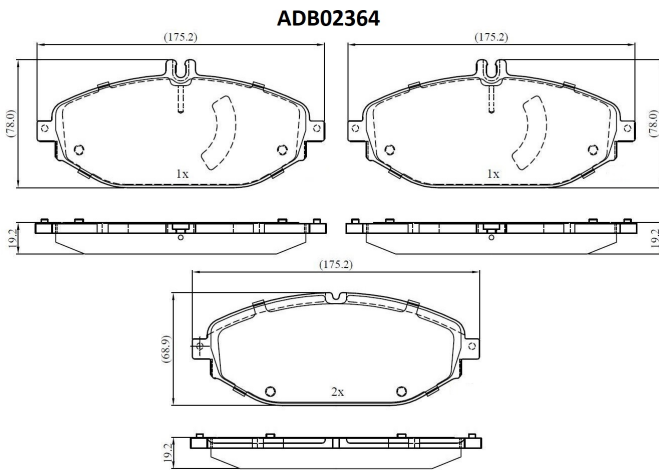

Make: MERCEDES-BENZ

Model: E-CLASS Coupe (C238)

Part Number: ADB02364

Vehicle Manufacturing/Engine:

Specifications

Fitting Position	:	Front
Model Date	:	3/2017 >
Or. Caliper	:	
WVA	:	22076, 22077

FMSI	:	
Length	:	175.2
Width	:	68.9
Thickness	:	19.2