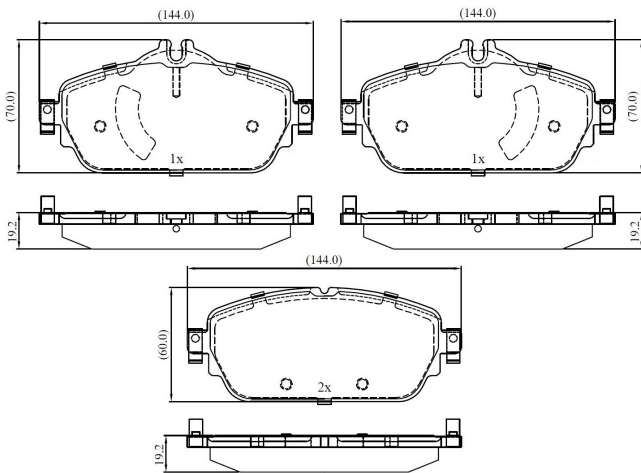

Make: MERCEDES-BENZ

Model: E-CLASS Coupe

Part Number: ADB02346

Vehicle Manufacturing/Engine:

ADB02346

Specifications

Fitting Position	:	Front
Model Date	:	12/2016 >
Or. Caliper	:	

WVA	:	
FMSI	:	
Length	:	144
Width	:	59.6
Thickness	:	19.2