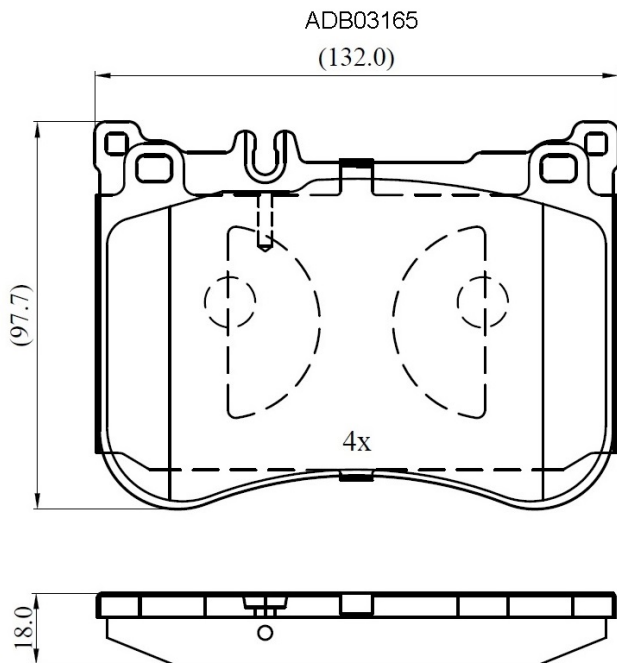

Make: MERCEDES-BENZ

Model: E-CLASS Coupe

Part Number: ADB03165

Vehicle Manufacturing/Engine:

Specifications

Fitting Position	:	Front
Model Date	:	2018-
Or. Caliper	:	
WVA	:	25179
FMSI	:	
Length	:	132
Width	:	97.5
Thickness	:	17.8